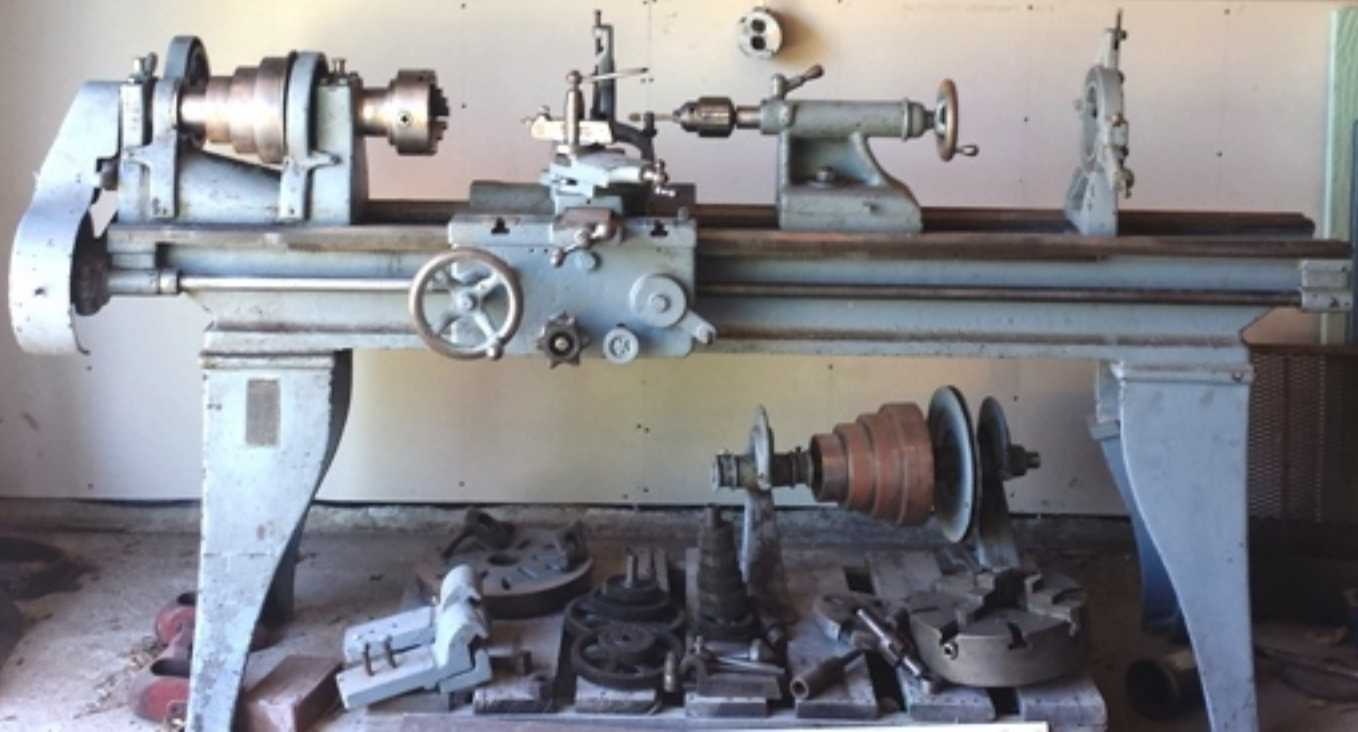

ACCESSORIES

GAS & OIL

ALLRED GARAGE

& MACHINE SHOP

ARC and ACETYLENE WELDING

Photo contributed

Mr. and Mrs. Stanley Allred are pictured here test driving a repaired steamer car down the roads of Lancaster. This photo was snapped in the summer of 1968, the moment they tooted past Mr. Allred's shop, a one-room schoolhouse that set north of the Lancaster Cemetery.